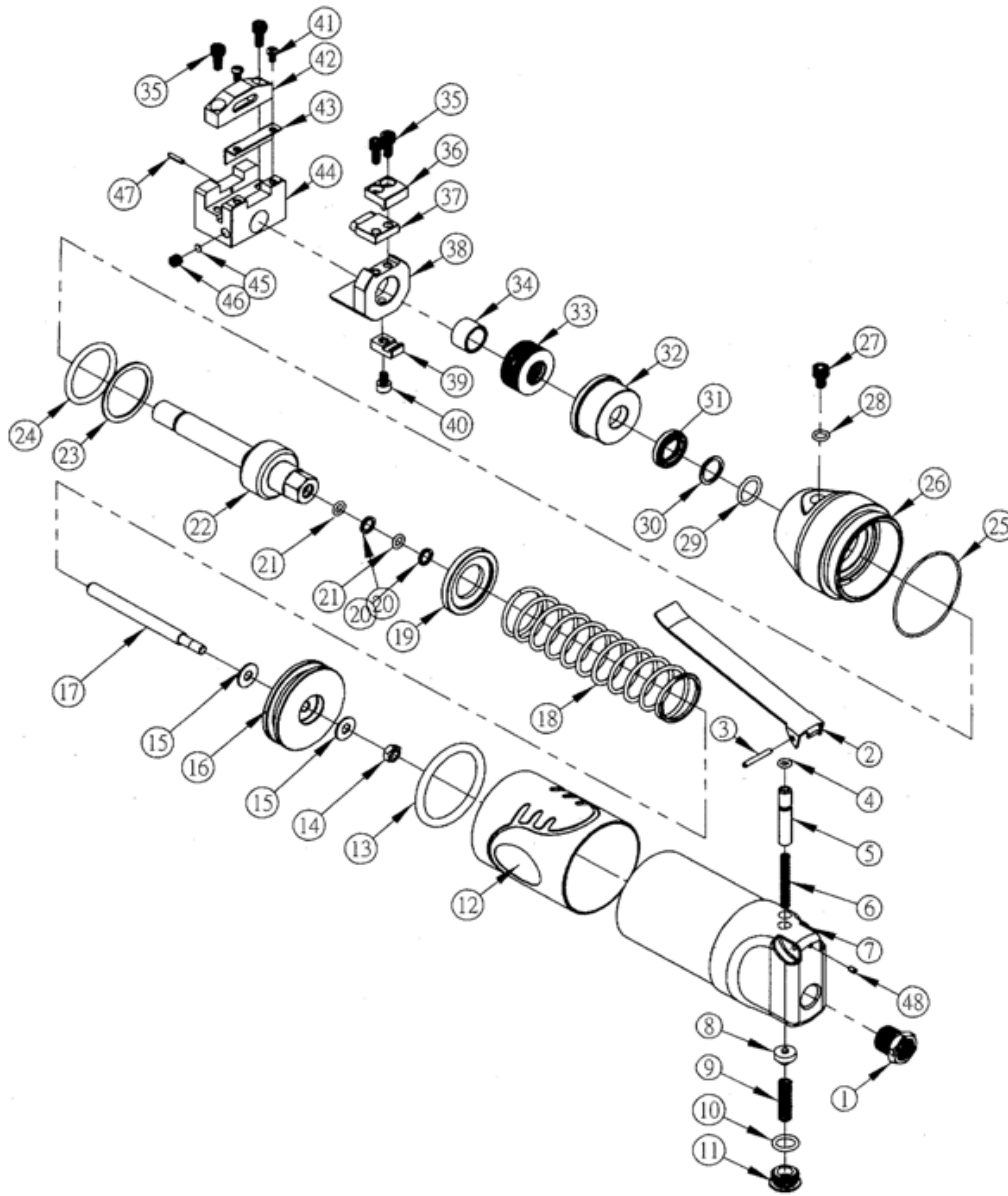

PT-314 Oval Punch Die (6mm*20mm)

PT-314

Index No.	Parts No.	Description	Q'ty
1	AR-38001	Air Inlet	1
2	303034	Lever	1
3	SP-30230	Lever Pin (D3*23)	1
4	ORP-0050	O-Ring (P5)	1
5	314001	Push Rod	1
6	303028	Spring	1
7	314002	Body	1
8	303032	Valve	1
9	303031	Spring	1
10	ORP-0120	O-Ring (P12)	1
11	303030	Screw	1
12	314003	Grip-Rubber	1
13	ORP-AS328	O-Ring	1
14	HN1-06FB	Nut	1
15	PW-0616-1	Washer	2
16	314004	Piston	1
17	314005	Piston Rod	1
18	303019	Spring	1
19	314006	Washer	1
20	303015	Support Ring (P8)	2
21	ORP-0080	O-Ring	2
22	314007	Piston Rod	1
23	303009	Support Ring (P34)	1
24	303010	O-Ring (P34)	1

Index No.	Parts No.	Description	Q'ty
25	ORP-55-1.5	O-Ring	1
26	314008	Lock Ring	1
27	303007	Screw	1
28	ORP-0070	O-Ring (P7)	1
29	ORP-0150	O-Ring (P15)	1
30	314009	Support Ring	1
31	SC-152505	Oil Seal	1
32	314010	Cover	1
33	DSH-016	Spring Washer	8
34	314014	Clamp Bush	1
35	B2-0512A	Screw (M5*12)	4
36	314013	Plate A	1
37	314012	Cutter A	1
38	314011	Clamp A	1
39	314017	Plate B	1
40	B2-0508	Screw (M5*8)	1
41	S4-4006C	Screw (M6*6)	2
42	314015	Cutter B	1
43	314018	Cutter Plate	1
44	314016	Clamp B	1
45	303043	Plug	1
46	SS-0606A	Locking Screw (M6*6)	1
47	SP-25120	Lever Pin (φ2.5*12)	1
48	SP-30050	Pin (φ3*5)	1